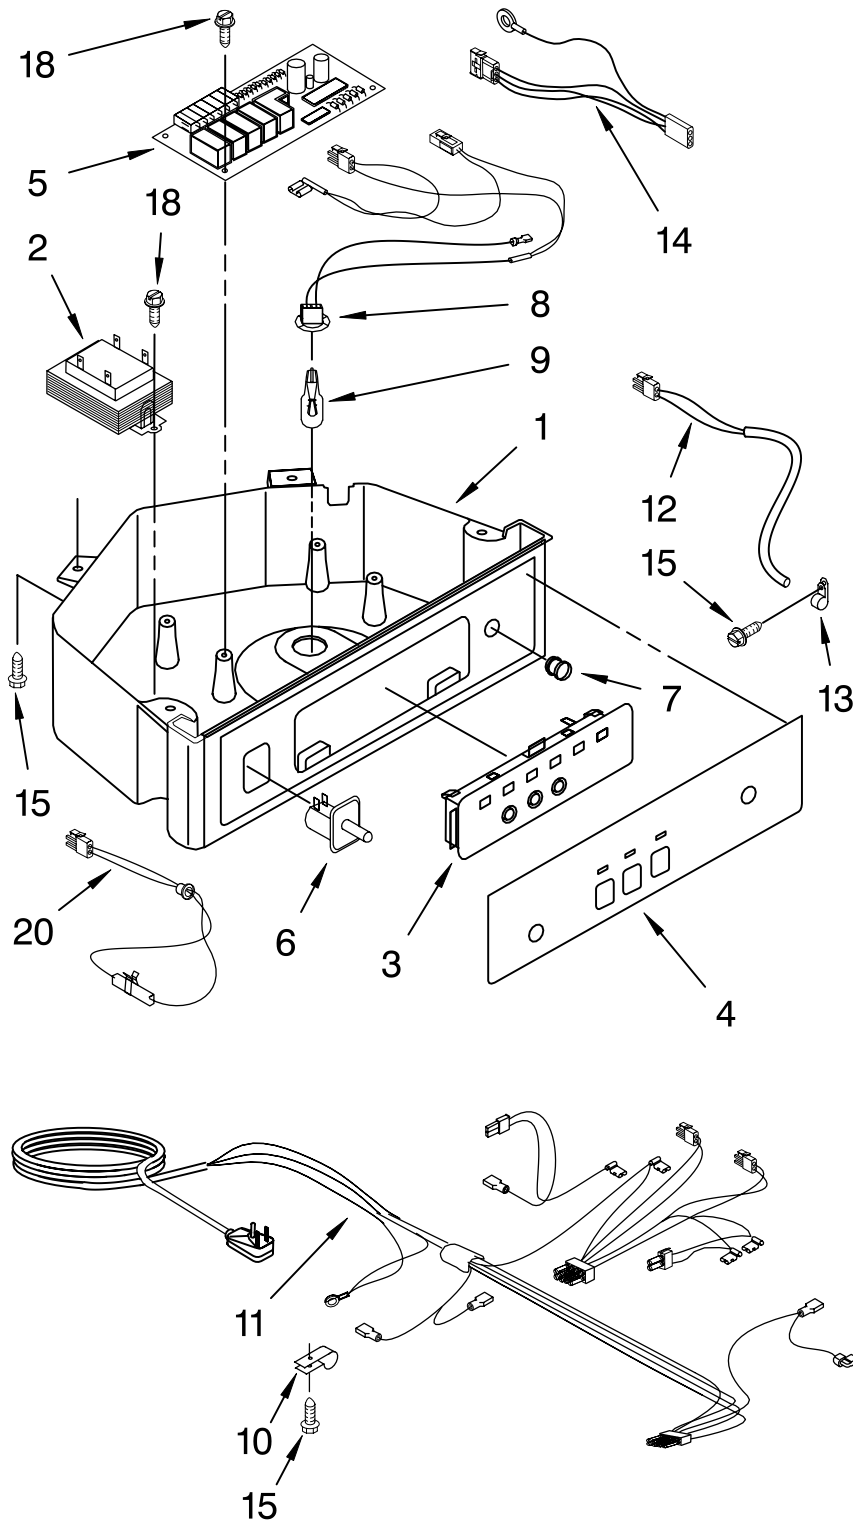

# EVAPORATOR, ICE CUTTER GRID AND WATER PARTS

For Models: KUIS155HLS2  
(STAINLESS STEEL)

<b>Illus. No.</b>	<b>Part No.</b>	<b>DESCRIPTION</b>
1	2185758	Valve, Complete Water
2	2185669	Tube, Plastic
3	488687	Screw 8-15 X 5/8
4	2185523	Dispenser, Water
5	2208464	Evaporator
6	627018	Nut, Compression
7	841707	Insert, Tube
8	2172593	Tube, Water Fill
9	488660	Nut, Speed
10	836667	Spacer
11	2208539	Fastener, Pushnut
12	489443	Screw
13	2185625	Reservoir, Water Slide
14	2185626	Tube
15	2185673	Hose, Overflow
16	2208566	Guide-Ice, Grid
17	2185615	Bracket, Front and Rear
18	2185611	Bracket, Side Left and Right
19	2185681	Harness, Grid
26	3400886	Screw 8-18 X 1 1/4
28	2185614	Grid Assembly (Complete)
39	2174754	Wire, Grid Cutter
41	2185570	Cover, Grid
42	681534	Thumbscrew
43	2185624	Reservoir, Water
44	3400884	Screw 8-18 X 5/8
45	2185696	Cap, Drain
46	3400909	Nut, Push-In

# PUMP PARTS

For Models: KUIS155HLS2  
(STAINLESS STEEL)

<b>Illus. No.</b>	<b>Part No.</b>	<b>DESCRIPTION</b>
1	2208482	Pump, Water (Complete)
2	3400884	Screw 8-18 X 5/8
3	2185677	Cover, Pump
4	2185585	Bracket, Connector Assembly

# CONTROL PANEL PARTS

For Models: KUIS155HLS2  
(STAINLESS STEEL)

Illus. No.	Part No.	DESCRIPTION
1	2185738	Box, Control
2	2185657	Transformer
3	2185592	Assembly, Switch (ALSO ORDER #4)
4	2208317W	Overlay
5	6100499	P.C. Board
6	2149705	Switch, Plunger
7	2185694	Lens, LED
8	2185692	Wiring Harness Grid/ Light
9	745362	Bulb
10	2185788	Clamp
11	2187286	Wiring Harness, Complete Unit (Includes Power Cord)
12	2185679	Thermostat, Bin
13	2185825	Clamp
14	2185703	Wiring Harness, Main to Pump,
15	3400884	Screw 8-18 X 5/8
18	3400850	Screw 8-16 X 3/8
20	2185680	Thermister, Ice Control